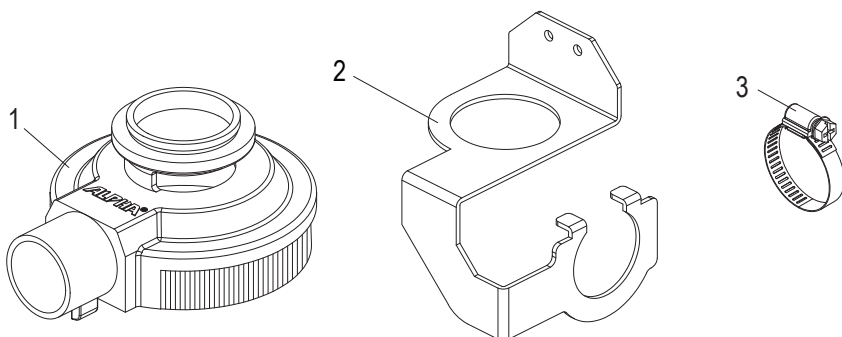

SPECIFICATIONS

3"
(75mm)

TOOL SETUP

► OVERVIEW

Überblick
visión general
Aperçu
panoramica
Visão geral

1. 3" Rubber-Dust/Splash Guard Assembly
2. Dust Hose Holder
3. Stainless Steel Hose Band (30-40mm)

► HOW TO ASSEMBLY