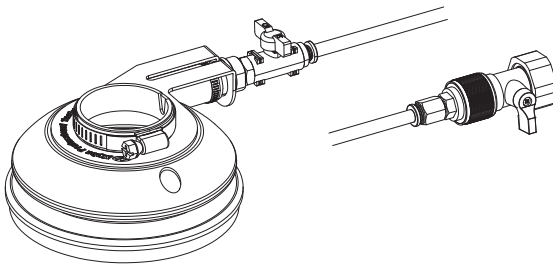

SPW4KIT

Part No: SPD4KIT/SPW4KIT

Printed Version: 05/2023

Alpha Professional Tools®

16 Park Dr Ste 9, Franklin, NJ 07416 • 800-648-7229 • Fax: 800-286-0114

www.alpha-tools.com