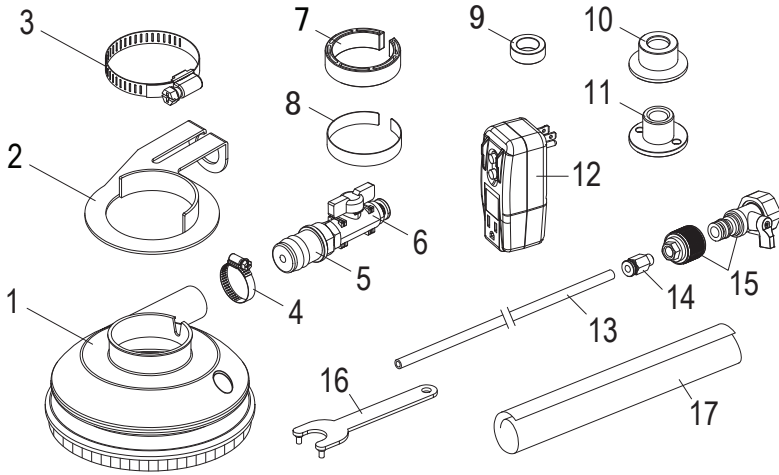

SPECIFICATIONS

4"
(100mm)

TOOL SETUP

► OVERVIEW (SPD4KIT)

Überblick
visión general
Aperçu
panoramica
Visão geral

1. 4" Dust Guard
2. Dust Hose Holder
3. Stainless Steel Hose Band (40-63mm)
4. Hose Connector
5. Stainless Steel Hose Band (16-27mm)
6. Plastic Collar
7. Stainless Steel Collar

8. Spacer (T9.0)
9. Inner Flange
10. Lock Nut
11. Universal Dust Hose
12. Pin Wrench (P30)
13. Memory Wrap (3ft./1m) (32mm)

► OVERVIEW (SPW4KIT)

Überblick
visión general
Aperçu
panoramica
Visão geral

1. 4" Splash Guard
2. Water Hose Holder
3. Stainless Steel Hose Band (40-63mm)
4. Stainless Steel Hose Band (16-27mm)
5. Valve Connector
6. Water Control Valve (R1/8" + 8mm ID)
7. Plastic Collar
8. Stainless Steel Collar
9. Spacer (T9.0)
10. Inner Flange
11. Lock Nut
12. GFCI (120V)
13. Water Hose (8mm Hose OD)
14. Push-in Connector (8mm ID)
15. Water Quick Connector w/Shut-Off Valve
16. Pin Wrench (P30)
17. Memory Wrap (3ft./1m) (18mm)