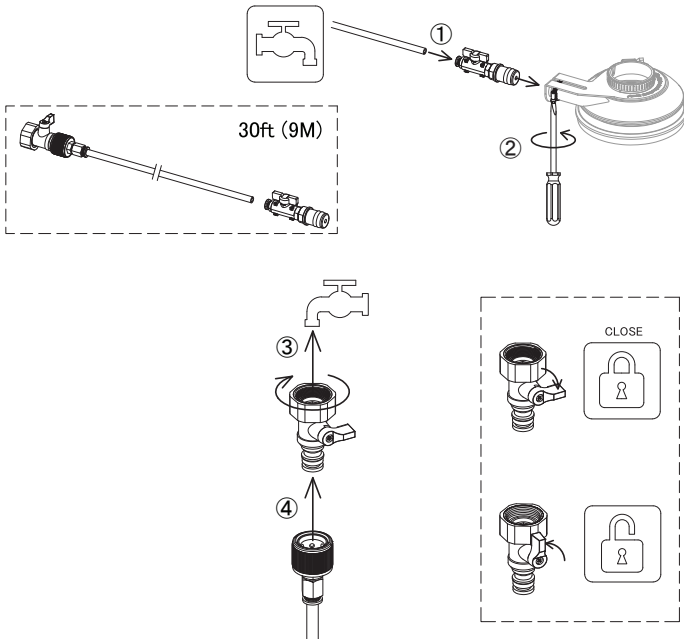

8. Spacer (T9.0)
9. Inner Flange
10. Lock Nut
11. Universal Dust Hose
12. Pin Wrench (P30)
13. Memory Wrap (3ft./1m) (32mm)

► OVERVIEW (SPW4KIT)

Überblick
visión general
Aperçu
panoramica
Visão geral

1. 4" Splash Guard
2. Water Hose Holder
3. Stainless Steel Hose Band (40-63mm)
4. Stainless Steel Hose Band (16-27mm)
5. Valve Connector
6. Water Control Valve (R1/8" + 8mm ID)
7. Plastic Collar
8. Stainless Steel Collar
9. Spacer (T9.0)
10. Inner Flange
11. Lock Nut
12. GFCI (120V)
13. Water Hose (8mm Hose OD)
14. Push-in Connector (8mm ID)
15. Water Quick Connector w/Shut-Off Valve
16. Pin Wrench (P30)
17. Memory Wrap (3ft./1m) (18mm)

Staubschlauch Anbringen (SPD4KIT)

Conexión De La Manguera De Polvo (SPD4KIT)

Fixation Du Tuyau À Poussière (SPD4KIT)

Fissaggio Tubo Polvere (SPD4KIT)

Anexando A Mangueira De Poeira (SPD4KIT)

► ASSEMBLING THE GUARD (SPW4KIT)

- Montage Des Schutzes (SPW4KIT)
- Montaje Del Guardia (SPW4KIT)
- Assemblage De La Garde (SPW4KIT)
- Assemblaggio Della Protezione (SPW4KIT)
- Montando A Proteção (SPW4KIT)

► ATTACHING THE WATER HOSE (SPW4KIT)

- Anbringen Des Wasserschlauchs (SPW4KIT)
- Conexión De La Manguera De Agua (SPW4KIT)
- Fixation Du Tuyau D'eau (SPW4KIT)
- Collegamento Del Tubo Dell'acqua (SPW4KIT)
- Fixação Da Mangueira De Água (SPW4KIT)