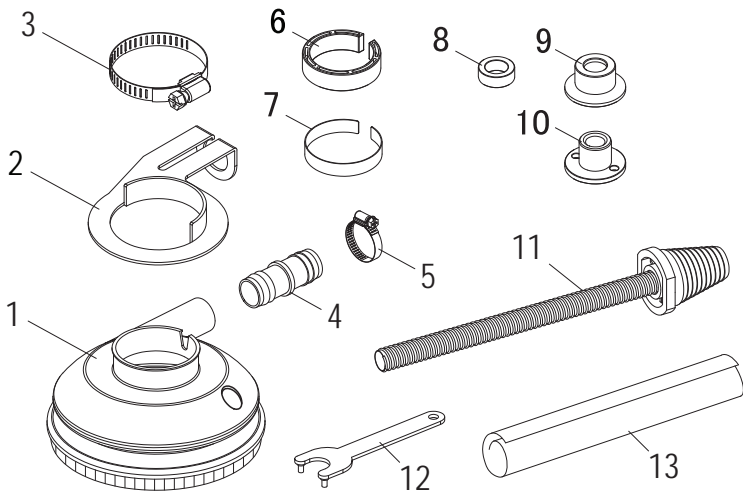

SPECIFICATIONS

4"
(100mm)

TOOL SETUP

► OVERVIEW (SPD4KIT)

Überblick
visión general
Aperçu
panoramica
Visão geral

1. 4" Dust Guard
2. Dust Hose Holder
3. Stainless Steel Hose Band (40-63mm)
4. Hose Connector
5. Stainless Steel Hose Band (16-27mm)
6. Plastic Collar
7. Stainless Steel Collar

8. Spacer (T9.0)
9. Inner Flange
10. Lock Nut
11. Universal Dust Hose
12. Pin Wrench (P30)
13. Memory Wrap (3ft./1m) (32mm)

► OVERVIEW (SPW4KIT)

Überblick
visión general
Aperçu
panoramica
Visão geral

1. 4" Splash Guard
2. Water Hose Holder
3. Stainless Steel Hose Band (40-63mm)
4. Stainless Steel Hose Band (16-27mm)
5. Valve Connector
6. Water Control Valve (R1/8" + 8mm ID)
7. Plastic Collar
8. Stainless Steel Collar
9. Spacer (T9.0)
10. Inner Flange
11. Lock Nut
12. GFCI (120V)
13. Water Hose (8mm Hose OD)
14. Push-in Connector (8mm ID)
15. Water Quick Connector w/Shut-Off Valve
16. Pin Wrench (P30)
17. Memory Wrap (3ft./1m) (18mm)