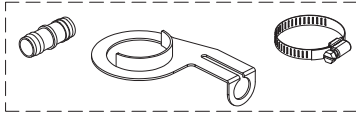

8. Spacer (T9.0)
9. Inner Flange
10. Lock Nut
11. Universal Dust Hose
12. Pin Wrench (P30)
13. Memory Wrap (3ft./1m) (32mm)

► OVERVIEW (SPW4KIT)

Überblick
visión general
Aperçu
panoramica
Visão geral

1. 4" Splash Guard
2. Water Hose Holder
3. Stainless Steel Hose Band (40-63mm)
4. Stainless Steel Hose Band (16-27mm)
5. Valve Connector
6. Water Control Valve (R1/8" + 8mm ID)
7. Plastic Collar
8. Stainless Steel Collar
9. Spacer (T9.0)
10. Inner Flange
11. Lock Nut
12. GFCI (120V)
13. Water Hose (8mm Hose OD)
14. Push-in Connector (8mm ID)
15. Water Quick Connector w/Shut-Off Valve
16. Pin Wrench (P30)
17. Memory Wrap (3ft./1m) (18mm)

► ASSEMBLING THE GUARD (SPD4KIT)

Montage des Schutzes (SPD4KIT)

Montaje del guardia (SPD4KIT)

Assemblage de la garde (SPD4KIT)

Assemblaggio della protezione (SPD4KIT)

Montando a proteção (SPD4KIT)

► ATTACHING THE DUST HOSE (SPD4KIT)