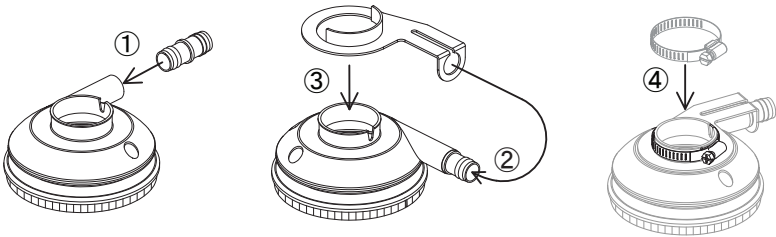

8. Spacer (T9.0)
9. Inner Flange
10. Lock Nut
11. Universal Dust Hose
12. Pin Wrench (P30)
13. Memory Wrap (3ft./1m) (32mm)

► OVERVIEW (SPW4KIT)

Überblick
visión general
Aperçu
panoramica
Visão geral

1. 4" Splash Guard
2. Water Hose Holder
3. Stainless Steel Hose Band (40-63mm)
4. Stainless Steel Hose Band (16-27mm)
5. Valve Connector
6. Water Control Valve (R1/8" + 8mm ID)
7. Plastic Collar
8. Stainless Steel Collar
9. Spacer (T9.0)
10. Inner Flange
11. Lock Nut
12. GFCI (120V)
13. Water Hose (8mm Hose OD)
14. Push-in Connector (8mm ID)
15. Water Quick Connector w/Shut-Off Valve
16. Pin Wrench (P30)
17. Memory Wrap (3ft./1m) (18mm)

► ASSEMBLING THE GUARD (SPD4KIT)

Montage des Schutzes (SPD4KIT)

Montaje del guardia (SPD4KIT)

Assemblage de la garde (SPD4KIT)

Assemblaggio della protezione (SPD4KIT)

Montando a proteção (SPD4KIT)

► ATTACHING THE DUST HOSE (SPD4KIT)

Staubschlauch Anbringen (SPD4KIT)

Conexión De La Manguera De Polvo (SPD4KIT)

Fixation Du Tuyau À Poussière (SPD4KIT)

Fissaggio Tubo Polvere (SPD4KIT)

Anexando A Mangueira De Poeira (SPD4KIT)

► ASSEMBLING THE GUARD (SPW4KIT)