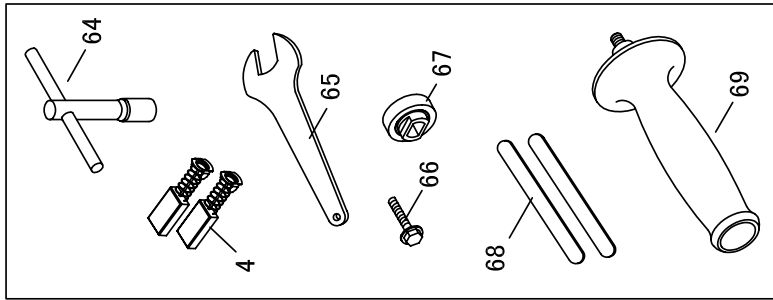

ALPHA® ESC-125/ESC-225 - 5" ELECTRIC WET/DRY STONE CUTTER SCHEMATIC

ALPHA® ESC-125/ESC-225 - 5" ELECTRIC WET/DRY STONE CUTTER PARTS LIST

DRAWING NO.	PART NO.	DESCRIPTION	QUANTITY
1	133080	Screw M5x40	3
2	130031	Self-tapping Screw St3.9x19	9
3	133289 /133292	GFCI 110V/220V	1
4	133033	Carbon Brush (2 pc set)	2
5	130031	Brush Holder	2
6	133032	Brush Cap	2
7	133397 /133398	Rated Plate 110V/220V	1
8	133396 /133403	Cable 110V/220V (15ft./5m)	1
9	133047	Cable Sleeve	1
10	130618	Block Terminal	2
11	133039	Field Line	1
12	133282	Wire Terminal RV2-4	1
13	133042	Insulation Pipe	2
14	133034	Brush Terminal Assembly	2
15	133436 /133004	Field Coil 110V/220V	1
16	133086	Cable Clamp	1
17	133030	Air Bridge	1
18	133028	Bearing Sleeve	1
19	133025	Bearing 608-2RZ	1
20	133024	Insulation Disc	1
21	133439 /133012	Armature 110V/220V	1
22	133026	Bearing Cover	1
23	133027	Bearing 629-2RZ	1
24	133050	Woodruff Key	1
25	133048	Gear (Small)	1
26	133051	Snap Ring M8	1
27	133029	Self-tapping Screw ST4.8x65	2
28	133392	Condensor Assembly	1
29	133041	Cable Clip	2
30	133628	Rear Motor Housing	1
31	133043	Switch (With Screw)	1
32	133044	Rubber Swith Cover	1
33	133635	Handle	1
34	133067	O Ring (25.5x2)	1
35	133255	Gear Box (Silver)	1
36	133066	Needle Bearing BK 0810	1
37	133058	Gear (Big)	1
38	133371	Blade Guard	1
39	133079	Screw (M4x25)	4