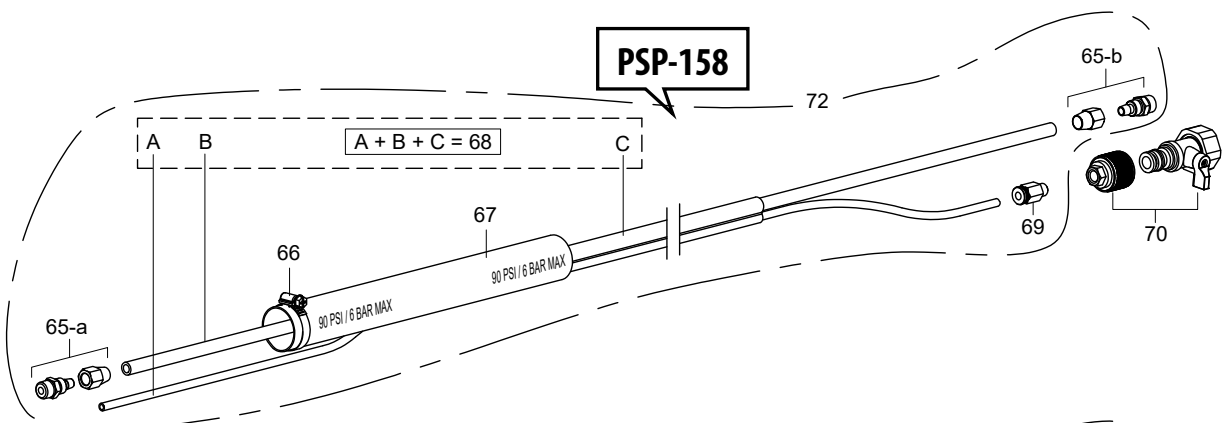

ALPHA® PSP-158/PSP-114/PSP-114N PNEUMATIC POLISHER

ALPHA® PSP-158/PSP-114/PSP-114N PNEUMATIC POLISHER

DRAWING NO.	PART NO.	DESCRIPTION	QTY
1	3003-0001	Body	1
2	3003-0002	O-Ring (25x1)	1
3	3003-0003	Air Inlet (G1/4" - 19)	1
4	3003-0004	Snap Ring (ISTW-12)	1
5	3003-0005	Spring Washer (M4)	4
6	3003-0006	Socket Head Screw (M4x25L)	2
7	3003-0007	Air Valve Lever (Inc. Part No. 3003-0008)	1
8	3003-0008	O-Ring (6.5x1.5)	1
9	3003-0009	End Case	1
10	3003-0010	Body Gasket	1
11	3003-0011	Spacer	1
12	3003-0012	Exhaust Cover	1
13	3003-0013	Muffler (14.2 X 24.8 X 3t)	1
13	3003-0070	Muffler (15 X 23 X 9T)	1
14	3003-0014	Rear Bearing Case	1
15	3003-0015	Rotor	1
16	3003-0016	Vanes (4pc Set)	1
17	3003-0017	Water Valve (Inc Part No. 3003-0039)	1
18	3003-0018	Cylinder	1
19	3003-0019	Front Bearing Case	1
20	3003-0020	Body Gasket	1
21	3003-0021	Air Ball Seat	2
22	3003-0022	Spiral Bevel Pinion Gear	1
23	3003-0023	Spiral Bevel Gear	1
24	3003-0024	Air Ball	1
25	3003-0025	Spindle (5/8-11 Unc)	1
25	3003-0026	Spindle (M14 X 2.0p)	2
26	3002-0025	Spring Pin (2.5x5)	2
27	3003-0027	Spring Pin (2.5 X 20l)	1
28	3003-0028	Water Ball Seat	2
29	3003-0029	Water Ball	1
30	3003-0030	Air Spacer	1
31	3003-0031	Water Spacer	1
32	3003-0032	Oil Felt	1