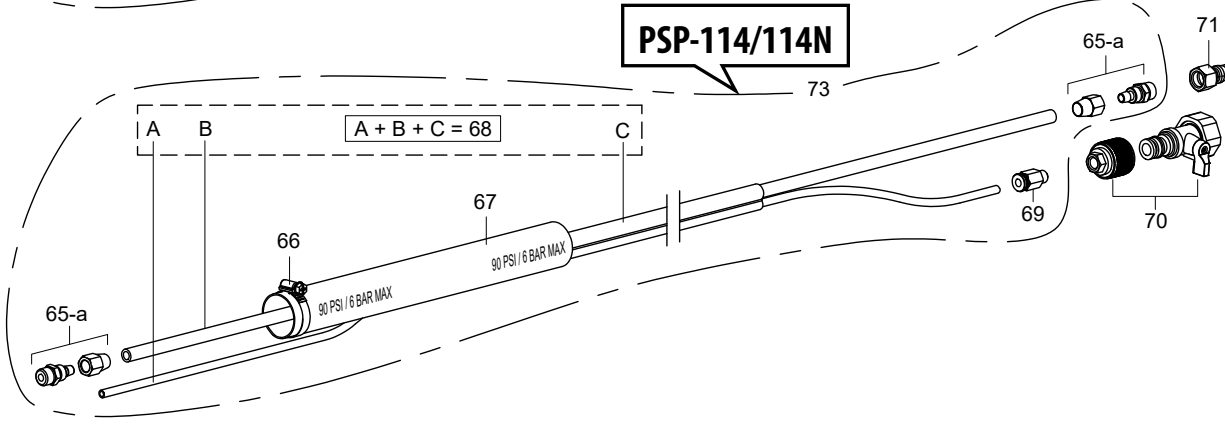

ALPHA® PSP-158/PSP-114/PSP-114N PNEUMATIC POLISHER

ALPHA® PSP-158/PSP-114/PSP-114N PNEUMATIC POLISHER

DRAWING NO.	PART NO.	DESCRIPTION	QTY
1	3003-0001	Body	1
2	3003-0002	O-Ring (25x1)	1
3	3003-0003	Air Inlet (G1/4" - 19)	1
4	3003-0004	Snap Ring (ISTW-12)	1
5	3003-0005	Spring Washer (M4)	4
6	3003-0006	Socket Head Screw (M4x25L)	2
7	3003-0007	Air Valve Lever (Inc. Part No. 3003-0008)	1
8	3003-0008	O-Ring (6.5x1.5)	1
9	3003-0009	End Case	1
10	3003-0010	Body Gasket	1
11	3003-0011	Spacer	1
12	3003-0012	Exhaust Cover	1
13	3003-0013	Muffler (14.2 X 24.8 X 3t)	1
13	3003-0070	Muffler (15 X 23 X 9T)	1
14	3003-0014	Rear Bearing Case	1
15	3003-0015	Rotor	1
16	3003-0016	Vanes (4pc Set)	1
17	3003-0017	Water Valve (Inc Part No. 3003-0039)	1
18	3003-0018	Cylinder	1
19	3003-0019	Front Bearing Case	1
20	3003-0020	Body Gasket	1
21	3003-0021	Air Ball Seat	2
22	3003-0022	Spiral Bevel Pinion Gear	1
23	3003-0023	Spiral Bevel Gear	1
24	3003-0024	Air Ball	1
25	3003-0025	Spindle (5/8-11 Unc)	1
25	3003-0026	Spindle (M14 X 2.0p)	2
26	3002-0025	Spring Pin (2.5x5)	2
27	3003-0027	Spring Pin (2.5 X 20l)	1
28	3003-0028	Water Ball Seat	2
29	3003-0029	Water Ball	1
30	3003-0030	Air Spacer	1
31	3003-0031	Water Spacer	1
32	3003-0032	Oil Felt	1