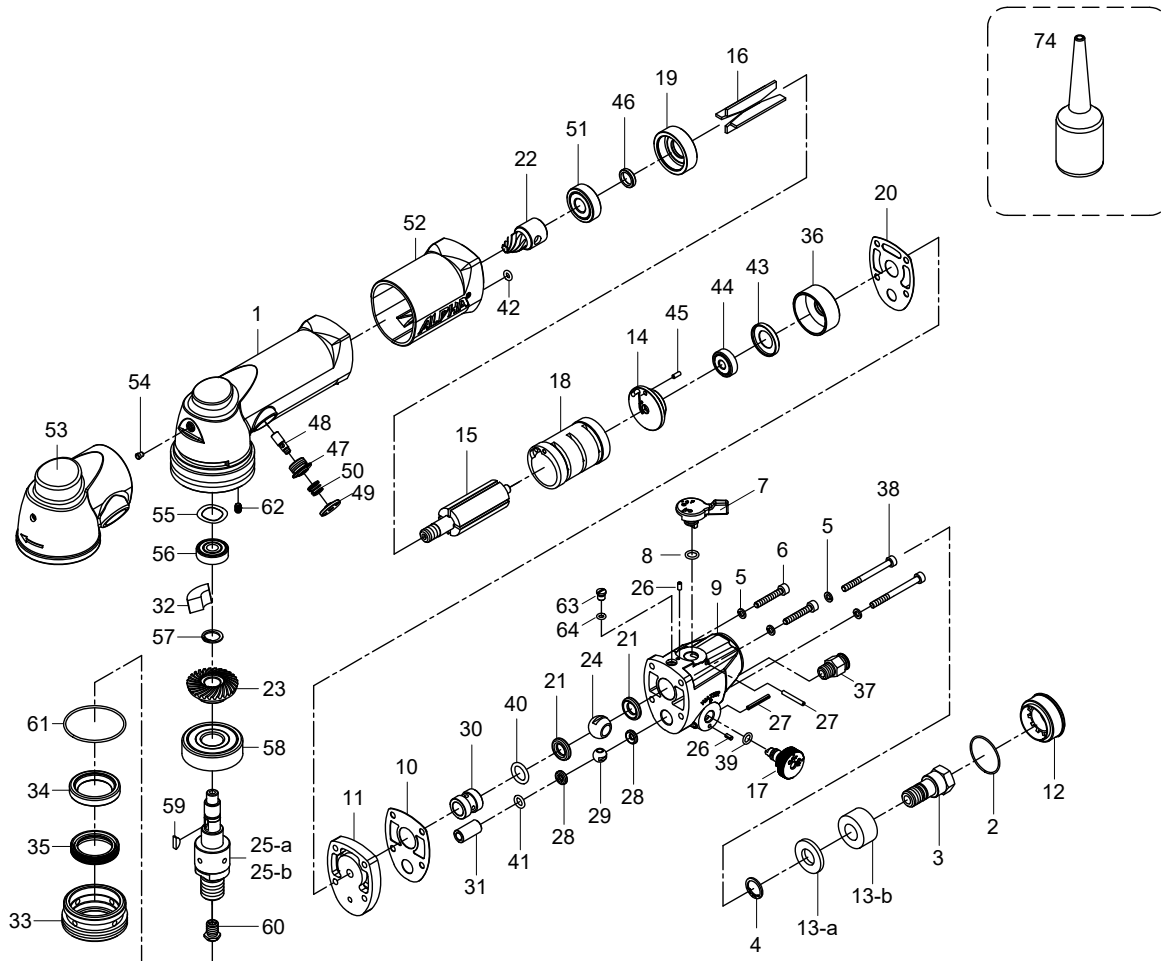

ALPHA® PSP-158/PSP-114/PSP-114N PNEUMATIC POLISHER

ALPHA® PSP-158/PSP-114/PSP-114N PNEUMATIC POLISHER

DRAWING NO.	PART NO.	DESCRIPTION	QTY
1	3003-0001	Body	1
2	3003-0002	O-Ring (25x1)	1
3	3003-0003	Air Inlet (G1/4" - 19)	1
4	3003-0004	Snap Ring (ISTW-12)	1
5	3003-0005	Spring Washer (M4)	4
6	3003-0006	Socket Head Screw (M4x25L)	2
7	3003-0007	Air Valve Lever (Inc. Part No. 3003-0008)	1
8	3003-0008	O-Ring (6.5x1.5)	1
9	3003-0009	End Case	1
10	3003-0010	Body Gasket	1
11	3003-0011	Spacer	1
12	3003-0012	Exhaust Cover	1
13	3003-0013	Muffler (14.2 X 24.8 X 3t)	1
13	3003-0070	Muffler (15 X 23 X 9T)	1
14	3003-0014	Rear Bearing Case	1
15	3003-0015	Rotor	1
16	3003-0016	Vanes (4pc Set)	1
17	3003-0017	Water Valve (Inc Part No. 3003-0039)	1
18	3003-0018	Cylinder	1
19	3003-0019	Front Bearing Case	1
20	3003-0020	Body Gasket	1
21	3003-0021	Air Ball Seat	2
22	3003-0022	Spiral Bevel Pinion Gear	1
23	3003-0023	Spiral Bevel Gear	1
24	3003-0024	Air Ball	1
25	3003-0025	Spindle (5/8-11 Unc)	1
25	3003-0026	Spindle (M14 X 2.0p)	2
26	3002-0025	Spring Pin (2.5x5)	2
27	3003-0027	Spring Pin (2.5 X 20l)	1
28	3003-0028	Water Ball Seat	2
29	3003-0029	Water Ball	1
30	3003-0030	Air Spacer	1
31	3003-0031	Water Spacer	1
32	3003-0032	Oil Felt	1