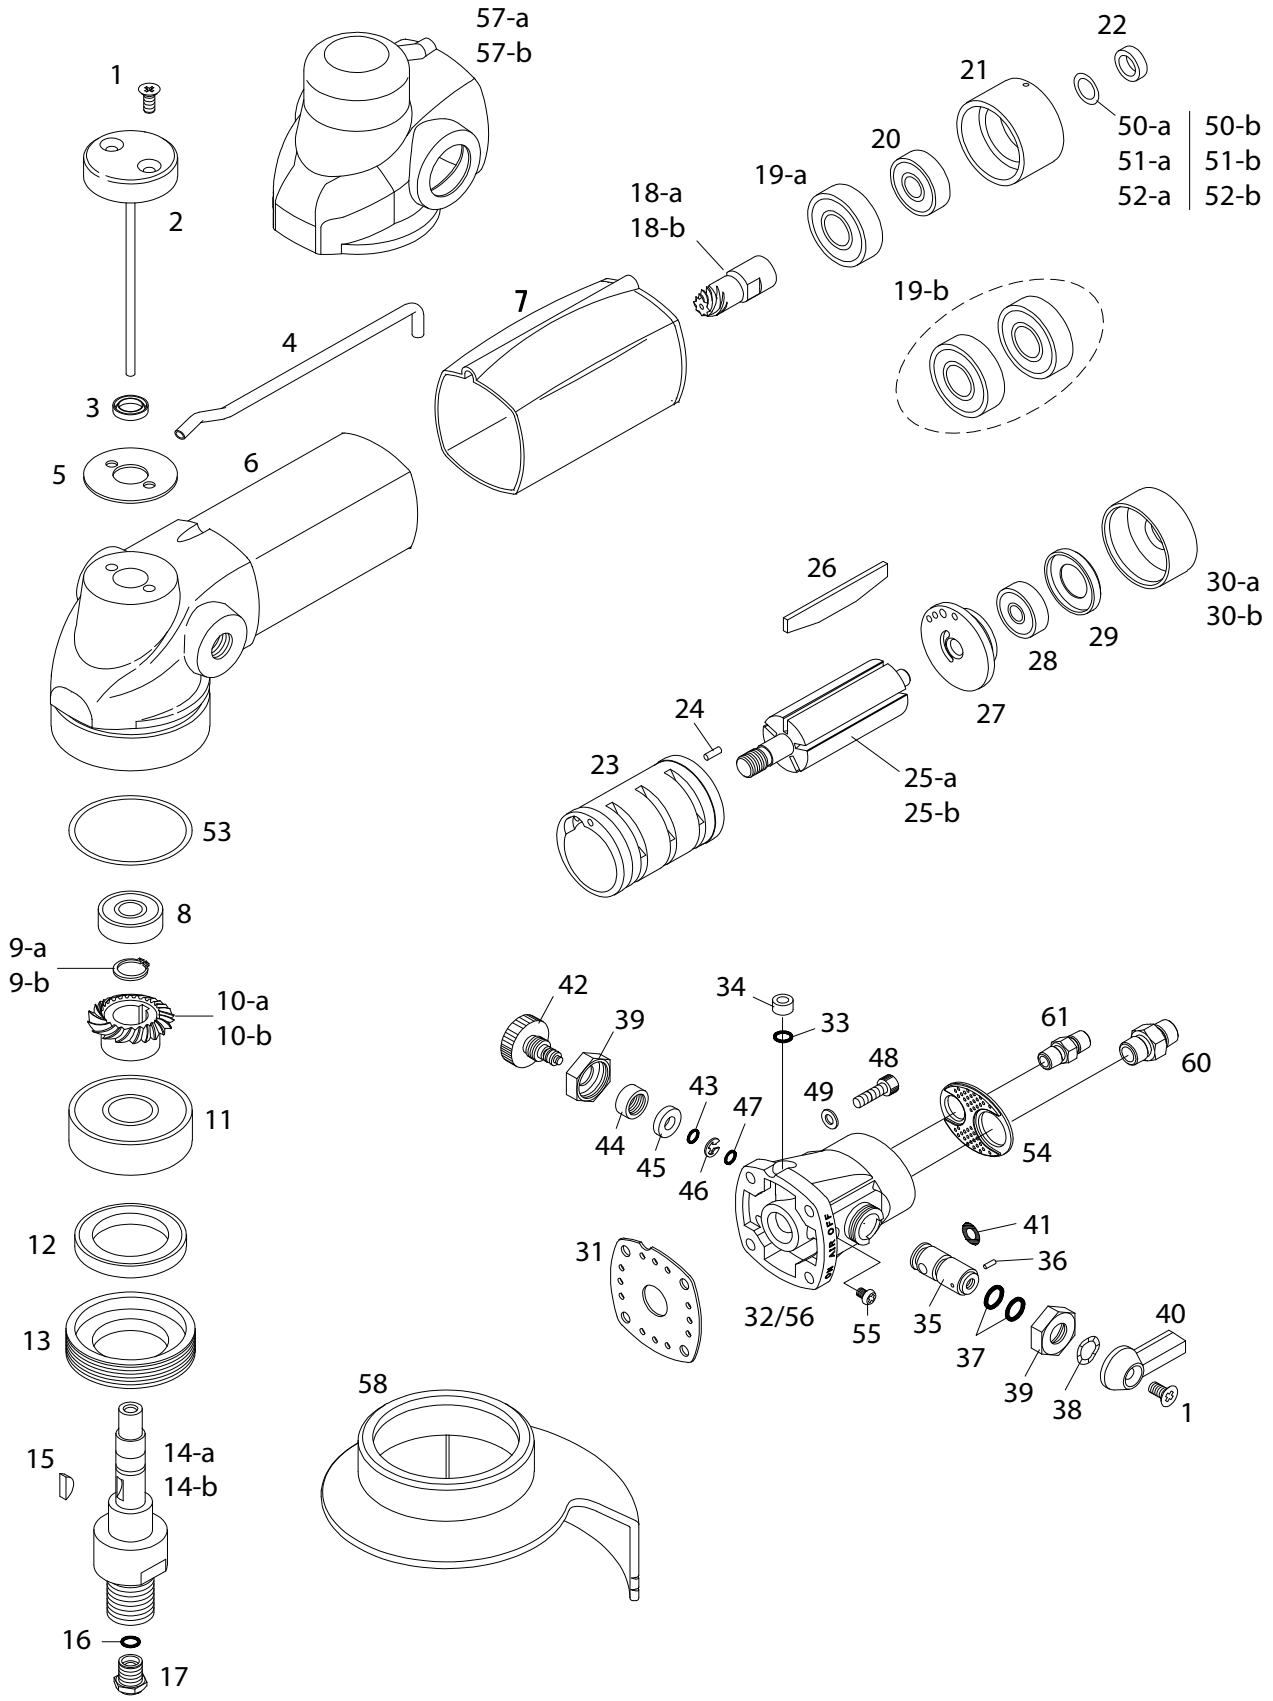

# ALPHA® AIR-830/834/850/854 PNEUMATIC POLISHER

#-a = AIR-830/834  
 #-b = AIR-850/854

# ALPHA® AIR-830/834/850/854 PNEUMATIC POLISHER PARTS

DRAWING NO.	PART NO.	DESCRIPTION	QTY
1	658-01	Flat Head Screw M4x12	3
2	658-92	Pipe-Joint Assembly	1
3	516-44	Oil Seal	1
4	658-09	W-Pipe	1
5	658-10	Head Packing	1
6	658-11	Body	1
7	658-12	Body Cover	1
8	516-20	Ball Bearing (608ZZ)	1
9-A	658-16	Snap Ring (S-10) For AIR-830/834	1
9-B	658-115	Snap Ring (GV-10) For AIR-850/854	1
10-A	658-17	Spiral Bevel Gear For AIR-830/834	1
10-B	658-116	Spiral Bevel Gear For AIR-850/854	1
11	516-48	Ball Bearing (6302ZZ)	1
12	516-49	Oil Seal	1
13	516-50	44mm Nut	1
14-A	658-100	Spindle 5/8"-11 Thread	1
14-B	658-155	Spindle M14 Thread	1
15	658-22	Woodruff Key	1
16	658-23	O-Ring (1.7mm X 2.75mm)	1
17	658-24	Spray Nozzle	1
18-A	658-25	Spiral Bevel Pinion For AIR-830/834	1
18-B	658-117	Spiral Bevel Pinion For AIR-850/854	1
19-A	658-147	Ball Bearing (6001ZZ)	1
19-B	658-118	Ball Bearing (6000ZZ)	2
20	658-148	Ball Bearing (608ZZ)	1
21-A	658-28	Front Bearing Case For AIR-830/834	1
21-B	658-119	Front Bearing Case For AIR-850/854	1
22-A	658-29	Rotor Spacer For AIR-830/834	1
22-B	658-120	Rotor Spacer For AIR-850/854	1
23	658-101	Cylinder (Inc. Part # 658-31)	1
24	658-31	Spring Pin	1
25-A	658-102	Rotor 5 Vane For AIR-830/834	1
25-B	658-121	Rotor 5 Vane For AIR-850/854	1
26	658-103	Vanes (5 Pc Set)	1