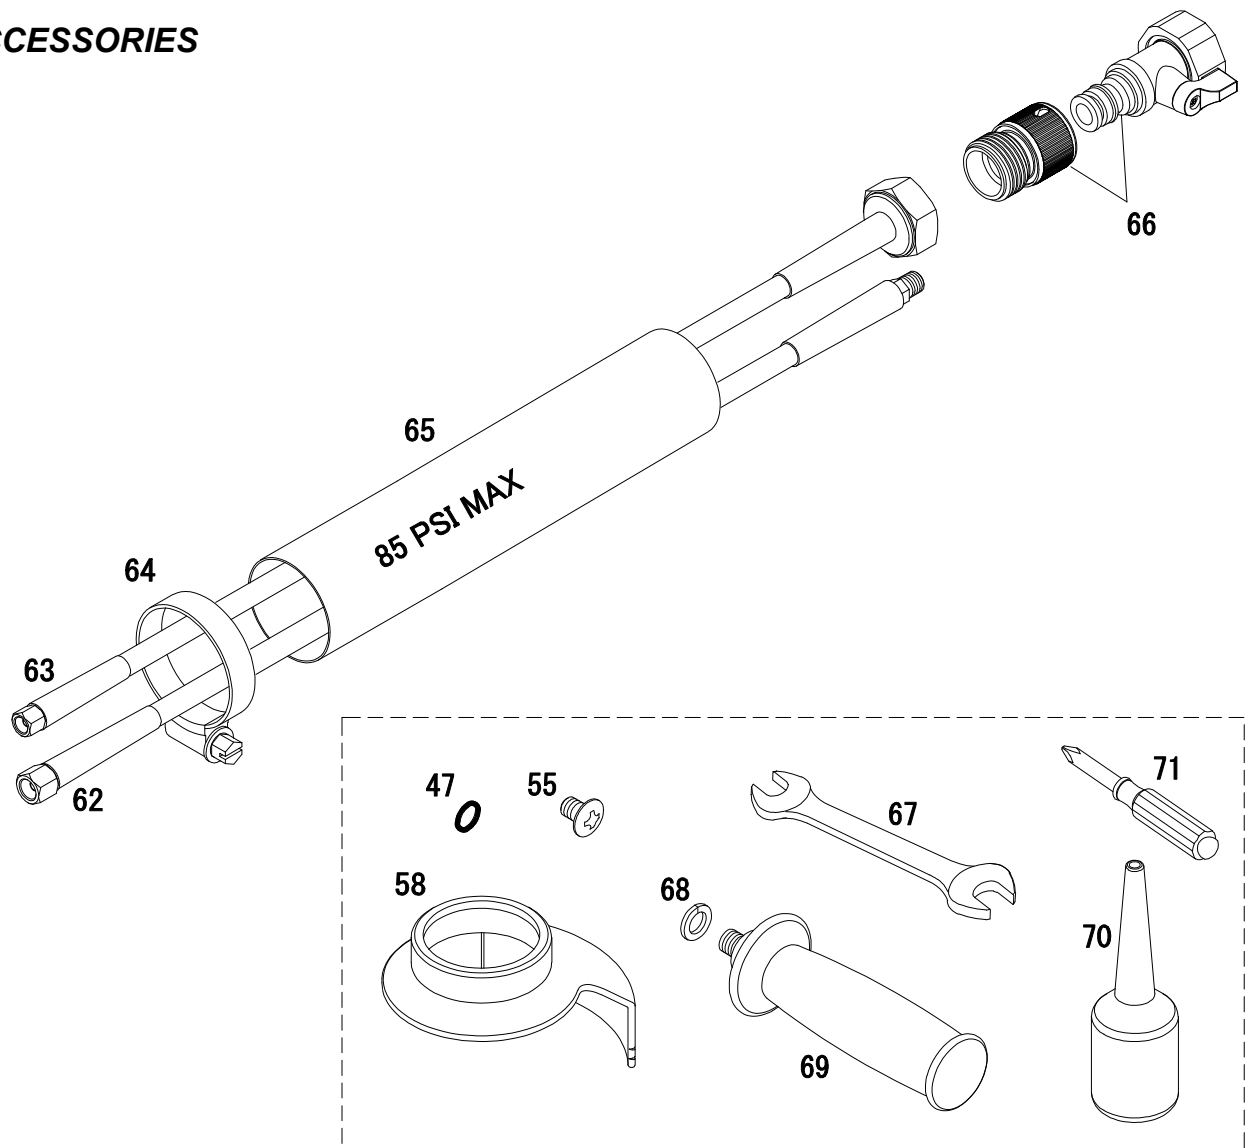

ALPHA® AIR-830/834/850/854 PNEUMATIC POLISER

ACCESSORIES

OPTIONAL PARTS

ALPHA® AIR-830/834/850/854 PNEUMATIC POLISHER PARTS

DRAWING NO.	PART NO.	DESCRIPTION	QTY
1	658-01	Flat Head Screw M4x12	3
2	658-92	Pipe-Joint Assembly	1
3	516-44	Oil Seal	1
4	658-09	W-Pipe	1
5	658-10	Head Packing	1
6	658-11	Body	1
7	658-12	Body Cover	1
8	516-20	Ball Bearing (608ZZ)	1
9-A	658-16	Snap Ring (S-10) For AIR-830/834	1
9-B	658-115	Snap Ring (GV-10) For AIR-850/854	1
10-A	658-17	Spiral Bevel Gear For AIR-830/834	1
10-B	658-116	Spiral Bevel Gear For AIR-850/854	1
11	516-48	Ball Bearing (6302ZZ)	1
12	516-49	Oil Seal	1
13	516-50	44mm Nut	1
14-A	658-100	Spindle 5/8"-11 Thread	1
14-B	658-155	Spindle M14 Thread	1
15	658-22	Woodruff Key	1
16	658-23	O-Ring (1.7mm X 2.75mm)	1
17	658-24	Spray Nozzle	1
18-A	658-25	Spiral Bevel Pinion For AIR-830/834	1
18-B	658-117	Spiral Bevel Pinion For AIR-850/854	1
19-A	658-147	Ball Bearing (6001ZZ)	1
19-B	658-118	Ball Bearing (6000ZZ)	2
20	658-148	Ball Bearing (608ZZ)	1
21-A	658-28	Front Bearing Case For AIR-830/834	1
21-B	658-119	Front Bearing Case For AIR-850/854	1
22-A	658-29	Rotor Spacer For AIR-830/834	1
22-B	658-120	Rotor Spacer For AIR-850/854	1
23	658-101	Cylinder (Inc. Part # 658-31)	1
24	658-31	Spring Pin	1
25-A	658-102	Rotor 5 Vane For AIR-830/834	1
25-B	658-121	Rotor 5 Vane For AIR-850/854	1
26	658-103	Vanes (5 Pc Set)	1