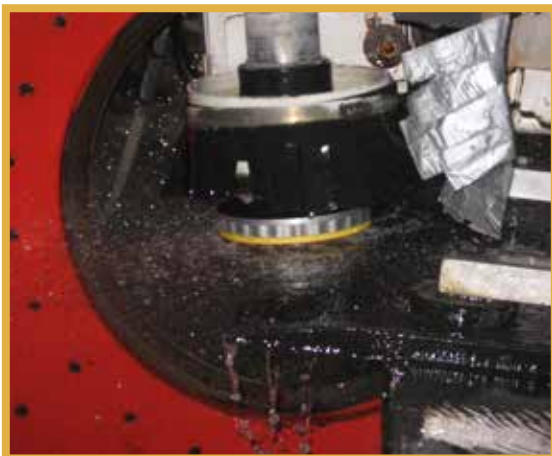

# TWINCUR GEM

*For Straight and Beveled Edge of All Stones!*

- One Polishing System for all Types of Stones
- Perfect for Straight and Beveled Edges
- Produces Fast, Consistent Results and Will Last a Long Time
- Fits on Most Popular Edge Polishing Machines
- "TSUYA" Final Polishing Wheel Achieves the Highest Possible Shine
- Available in 5" and 6" Diameter with a Snail Lock Adapter (SFAT)